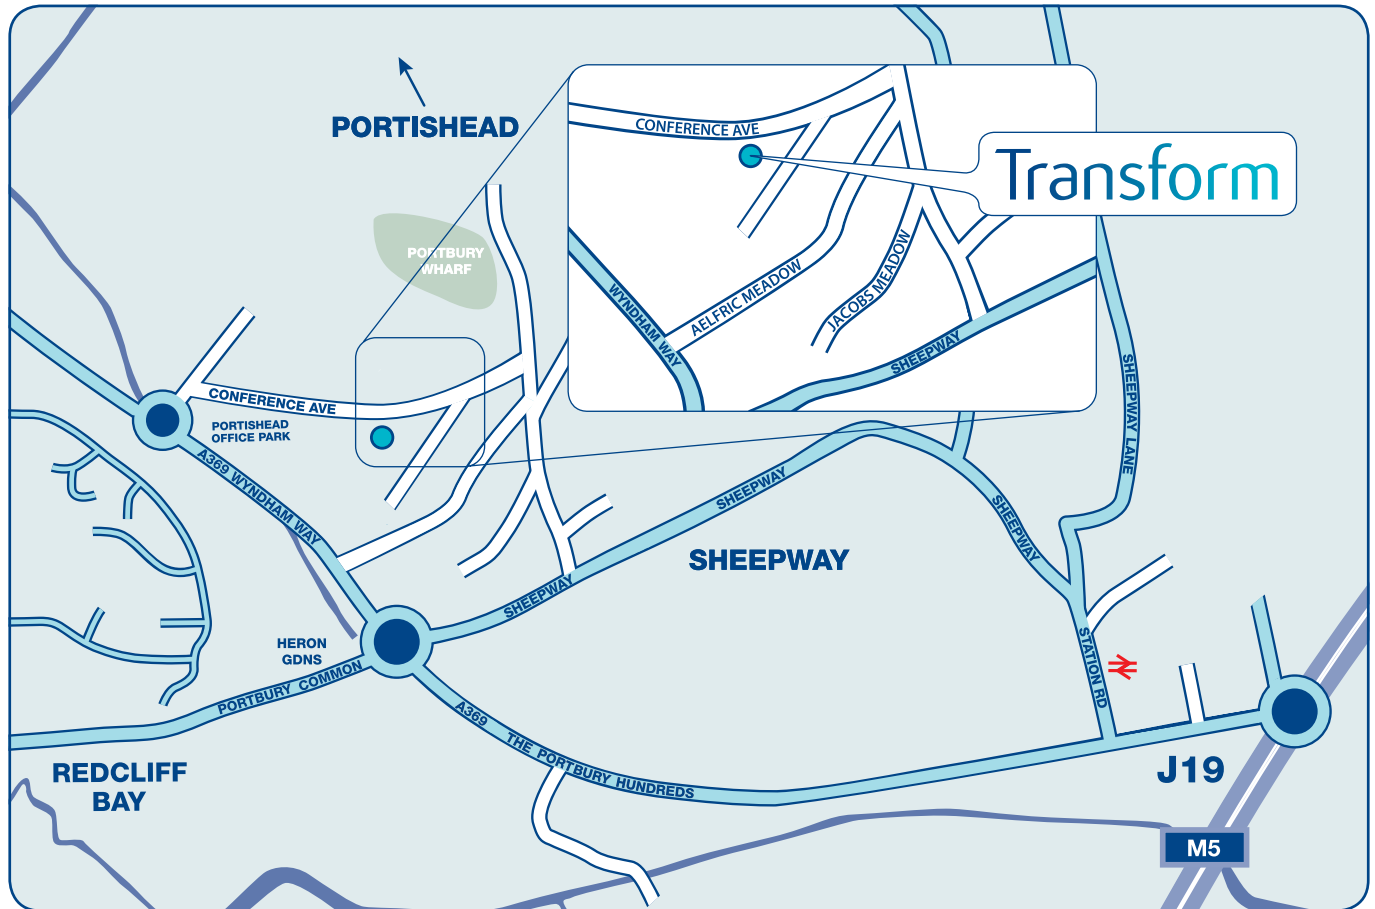

How to Find our Bristol Clinic

Building C2, Portishead Office Park, off Conference Avenue, Portishead BS20 7LZ

Tel: 01275 815 520 Fax: 01275 815 521

By rail or bus

Bristol Clinic is 11 miles from Temple Meads Station and 13 miles from Parkway Station.

By road

From the South (M5) – exit the motorway at Junction 19, signposted 'Portishead/Gordano Services' – Following the A369 towards Portishead. Proceed across one roundabout, then at the second roundabout (you will see a Premier Lodge Hotel and a large metal sculpture) take the third exit into Quay Avenue. Take the first right turn into Conference Avenue, and then the first right again into Portishead Office Park.

From Wales – Follow the M4 towards the Second Severn Crossing. Then follow the M49 and the M5 South West towards Weston Super Mare. Exit the M5 at Junction 19, signposted 'Portishead/Gordano Services'. Then follow the directions above.

Car Parking

Visitor parking is available at the front of the office along the left hand side of the car park.

Sat Nav

For Sat Nav purposes, where possible please use our clinic's street name rather than the postcode.