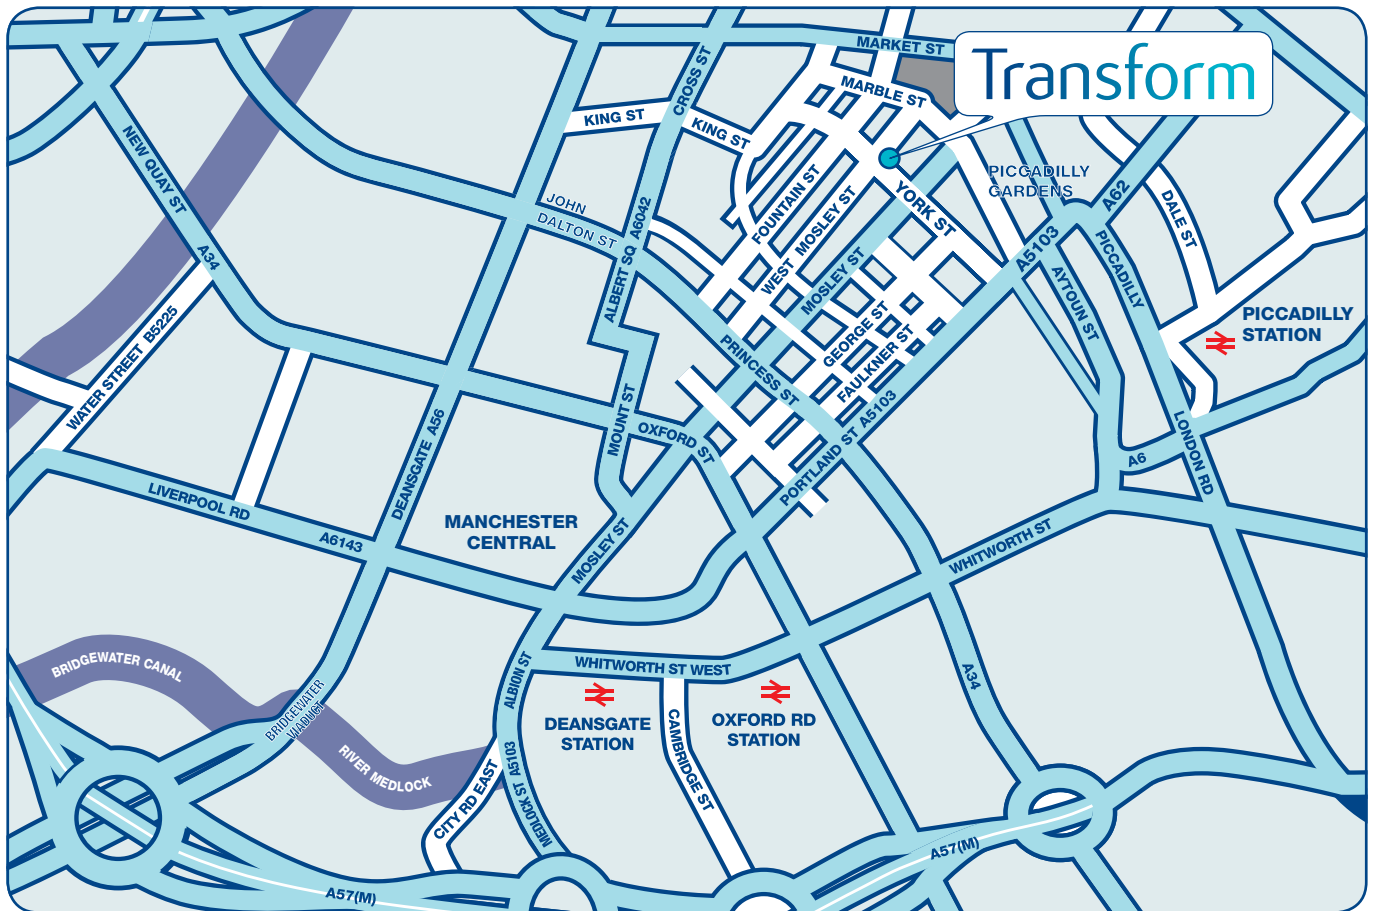

How to Find our Manchester Central Clinic

5th Floor, Colwyn Chambers, 19 York Street, Manchester M2 3BA Tel: 0161 228 7030

By rail

Access by rail will be via Victoria, Oxford Road or Piccadilly stations and then by taxi, tram (to Piccadilly Gardens stop) or walk towards Piccadilly Gardens as preferred.

By city centre (walking)

If you are coming from Piccadilly Gardens, walk towards Primark at the top of Market Street. Turn left into Mosley Street (with Bradford and Bingley on your right). Turn right into York Street. Toni & Guy is situated on the corner, and we are in the office building next door. Our entrance is on the right hand side.

If you are on Market Street (main shopping street) you need to turn right just before Primark at the O2 shop and continue down this road.

When you see a No Entry sign turn immediate left (loading bay of Primark should be on your left). Follow the road round and we are situated at the top of the road on the left.

Car Parking

There is parking nearby at The Piccadilly Plaza NCP car park and at Chorlton Street NCP car park.

Sat Nav

For Sat Nav purposes, where possible please use our clinic's street name rather than the postcode.