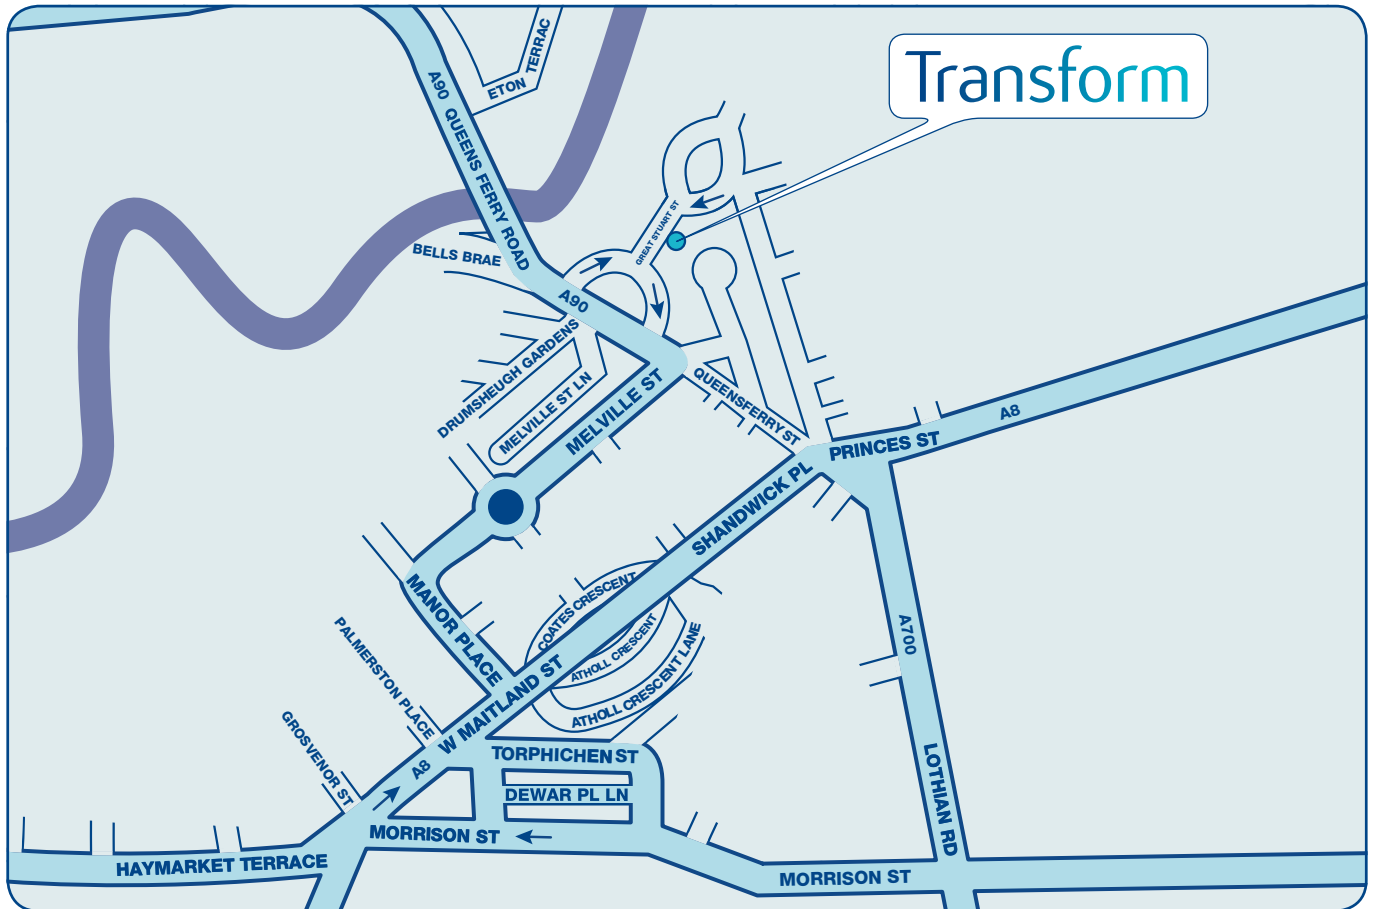

How to Find our Edinburgh Clinic

Ground & Lower Floor, 16 Great Stuart Street, Edinburgh EH3 7TN Tel: 0131 220 2258 Fax: 0131 220 2530

By rail or bus

Edinburgh Clinic is 10 minutes' walk from Haymarket and Waverley Stations, in the city centre.