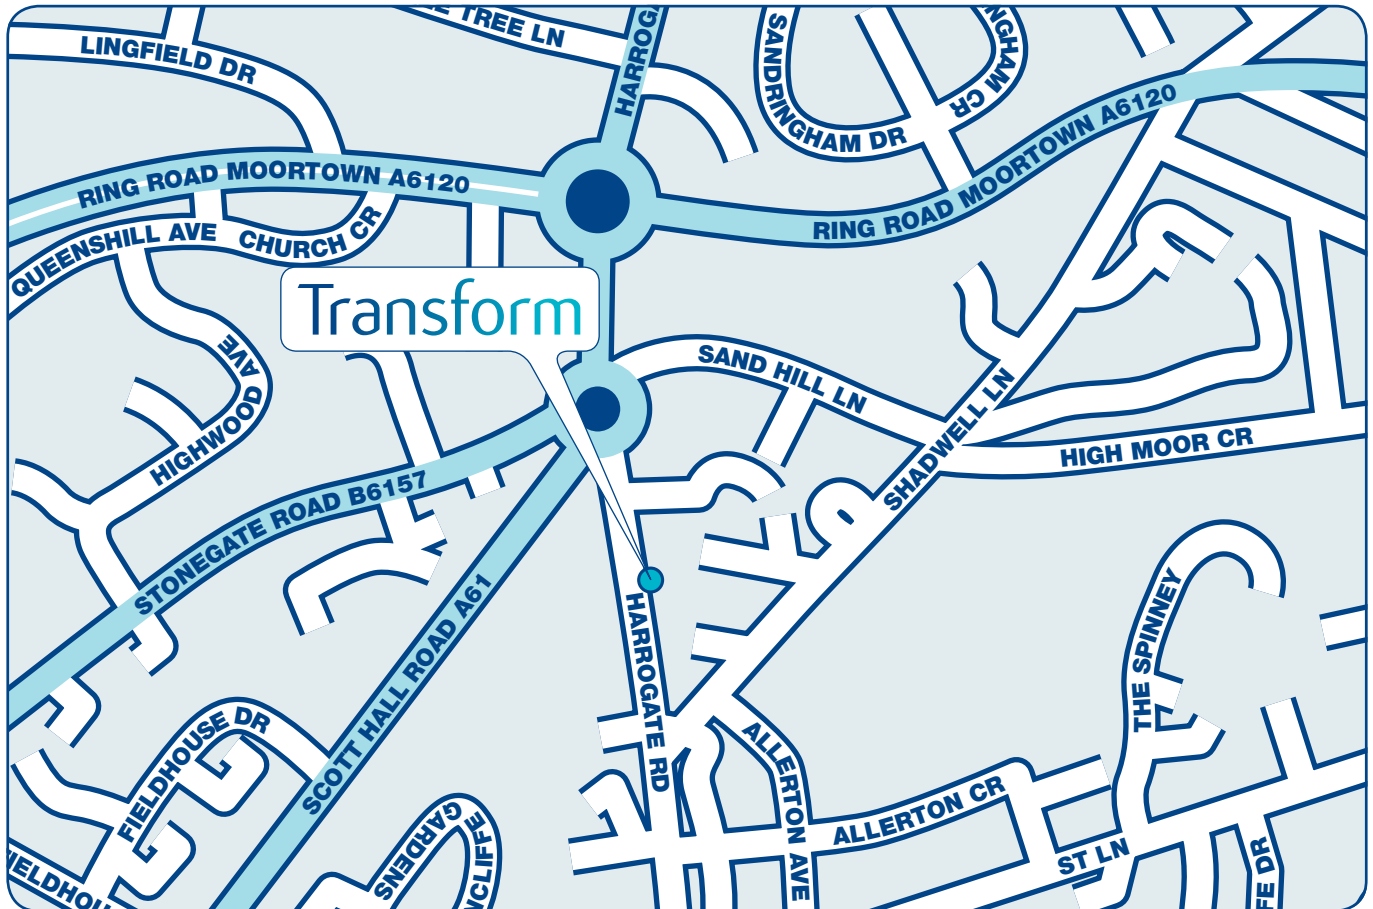

How to Find our Leeds Clinic

414-418 Harrogate Road, Moortown, Leeds LS17 6DN Tel: 0113 393 1950 Fax: 0113 393 1951

By rail or bus

Leeds clinic is 4 miles From the station by taxi.

By road

From the South (via M62 and M621) –

1. Leave the M62 At Junction 42 continue Forward onto the M1 then Branch right onto the M621
2. At junction 4, merge onto the A61 signposted Harrogate, Wetherby, York
3. Keep in left hand lane, at traffic signals turn left onto Hunslety Road - A61
4. Keep in left hand lane then at traffic signals continue Forward onto the A639
5. At traffic signals continue Forward onto the A653 signposted The North, City Centre
6. Bear right onto the A61 Keep in right hand lane then at traffic signals turn right signposted The North A1, City Centre East, Harrogate
7. At traffic signals turn left onto East Street then bear right signposted Harrogate, Wetherby A58
8. At roundabout take the 4th exit onto the A61
9. At roundabout take the 1st exit onto the A61 bear left then immediately turn right onto the A58 signposted Harrogate, Wetherby
10. At traffic signals branch left onto Sheepscar Street North - A61
11. At 1st roundabout take the 2nd exit onto the A61

From the North (via A1) –

1. Leave the A1 (M) at junction 47, then at roundabout take the 3rd exit onto the A59 signposted Harrogate, Knaresborough
2. At roundabout take the 2nd exit onto the A658 signposted Bradford
3. At roundabout take the 2nd exit onto the A658 signposted Bradford
4. At roundabout take the 2nd exit onto the A658 signposted Bradford
5. At roundabout take the 1st exit onto the A61 signposted Leeds
6. At roundabout take the 2nd exit onto the A61 signposted Leeds
7. At roundabout take the 2nd exit onto the A61 signposted City Centre
8. At roundabout take the 2nd exit onto Harrogate Road
9. Arrive on Harrogate Road. Transform is on the left hand side just before the traffic lights.