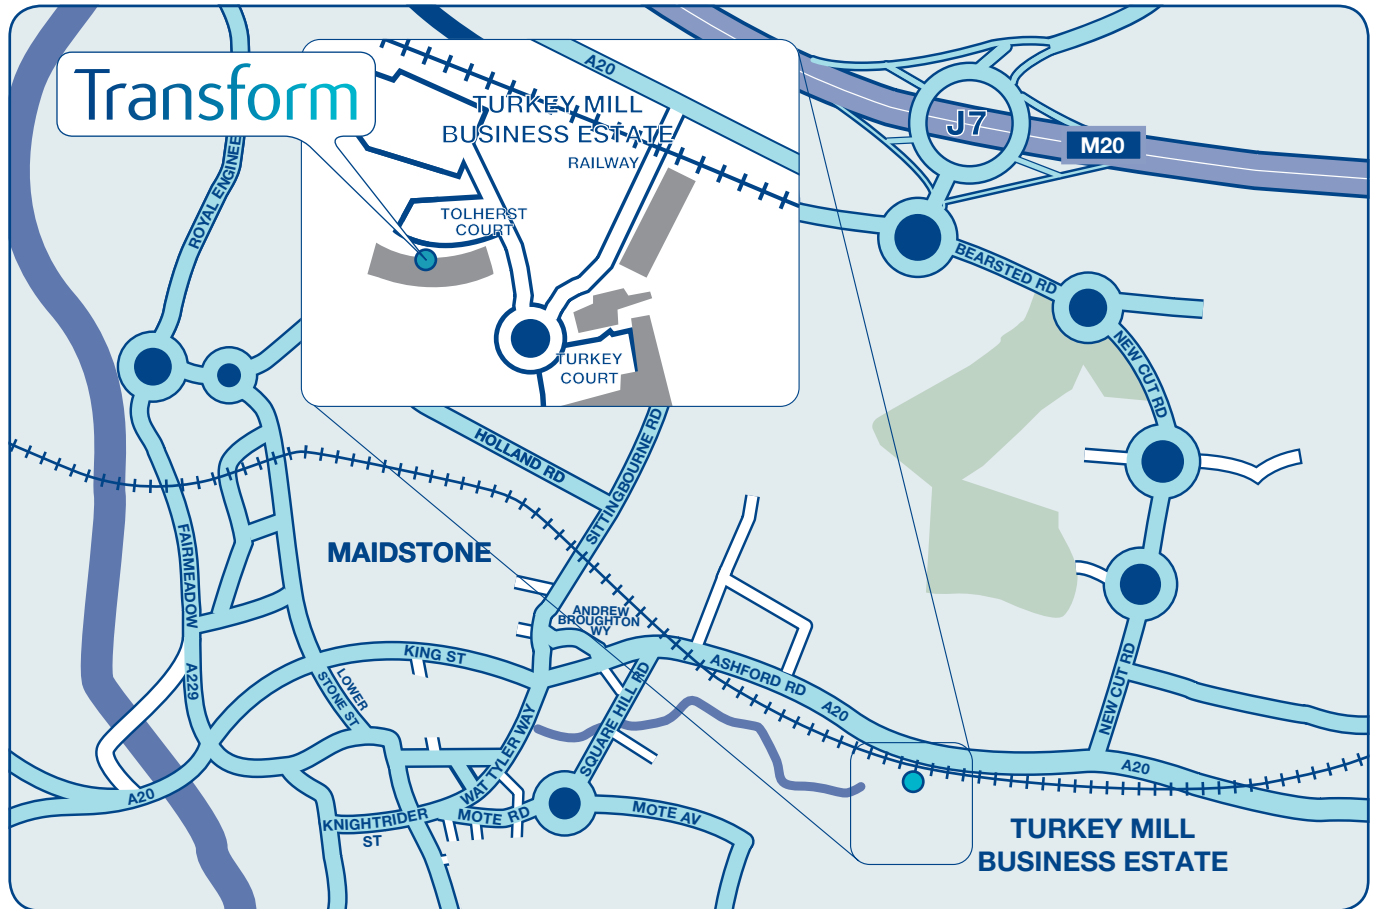

How to Find our Maidstone Clinic

3 & 4 Tolherst Court, Turkey Mill, AshFord Road, Maidstone, Kent ME14 5SF

Tel: 01622 358 880 Fax: 01622 358 881

By rail

Maidstone Clinic is a 20 minute walk or a five minute taxi ride from Maidstone East and Maidstone West Stations.

By road

From the M20 – exit the motorway at Junction 7 and head in the direction of Maidstone. At the first roundabout turn left on to Bearsted Road and then right at the second roundabout on to New Cut Road. Continue on New Cut Road until you reach the T-junction. Turn right at the T-junction on to AshFord Road and Turkey Mill is located 200 yards further on the left hand side.

From the South / Maidstone Town Centre – Follow the signposts for Bearsted through the one-way system of Maidstone. This will lead you directly to the A20 AshFord Road and Turkey Mill can be found on the right hand side.