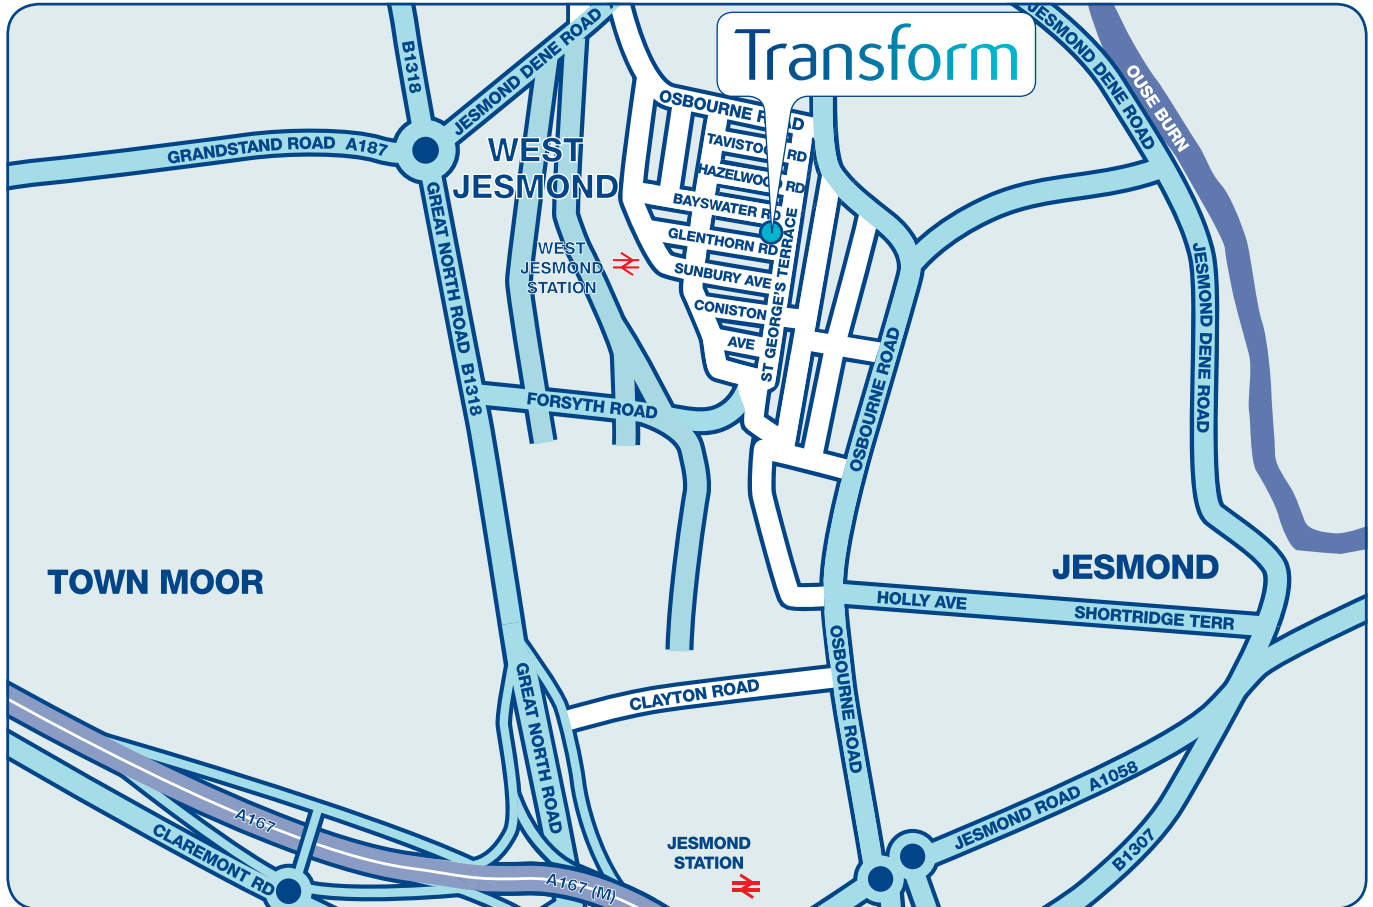

How to Find our Newcastle Clinic

Asprey House, Bayswater Road, Jesmond, Newcastle upon Tyne NE2 3HR Tel: 0191 281 9157 Fax: 0191 281 9554

By Metro

Newcastle Clinic is approximately three minutes walk From West Jesmond Station.

By road

After crossing the Tyne Bridge, take the first slip road on the right, signposted 'Tynemouth and East'. At the traffic lights turn left on to Osbourne Road. Continue along Osbourne Road – passing the church on the right hand side – and turn left into St. George's Terrace. We are situated on the corner of Bayswater Road and St. George's Terrace.