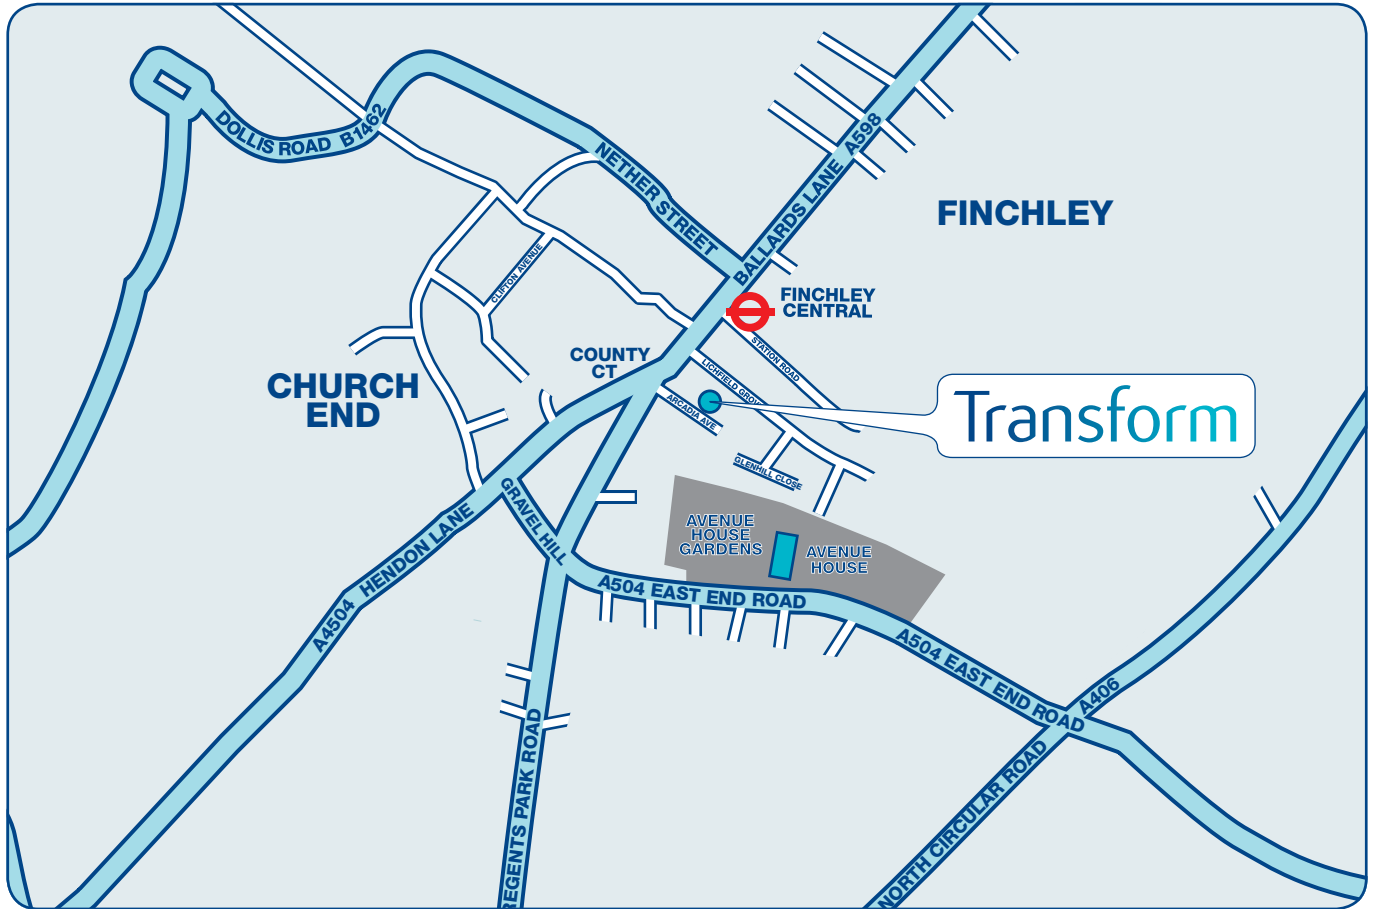

How to Find our Finchley Clinic

Dancastle Court, Arcadia Avenue, Finchley N3 2JU Tel: 0208 349 6600 Fax: 0208 349 6601

By rail

Finchley clinic is approximately one minute by taxi or five minutes walk from Finchley Central Station.

By road

From M1 – join the North Circular Road A406 East, towards Brent Cross. Continue to the next junction (A598) and go left towards Finchley Central (Regents Park Road). Continue across the junction of East End Road and Arcadia Avenue is the next turning on the right hand side. Dancastle Court is on the left hand side.