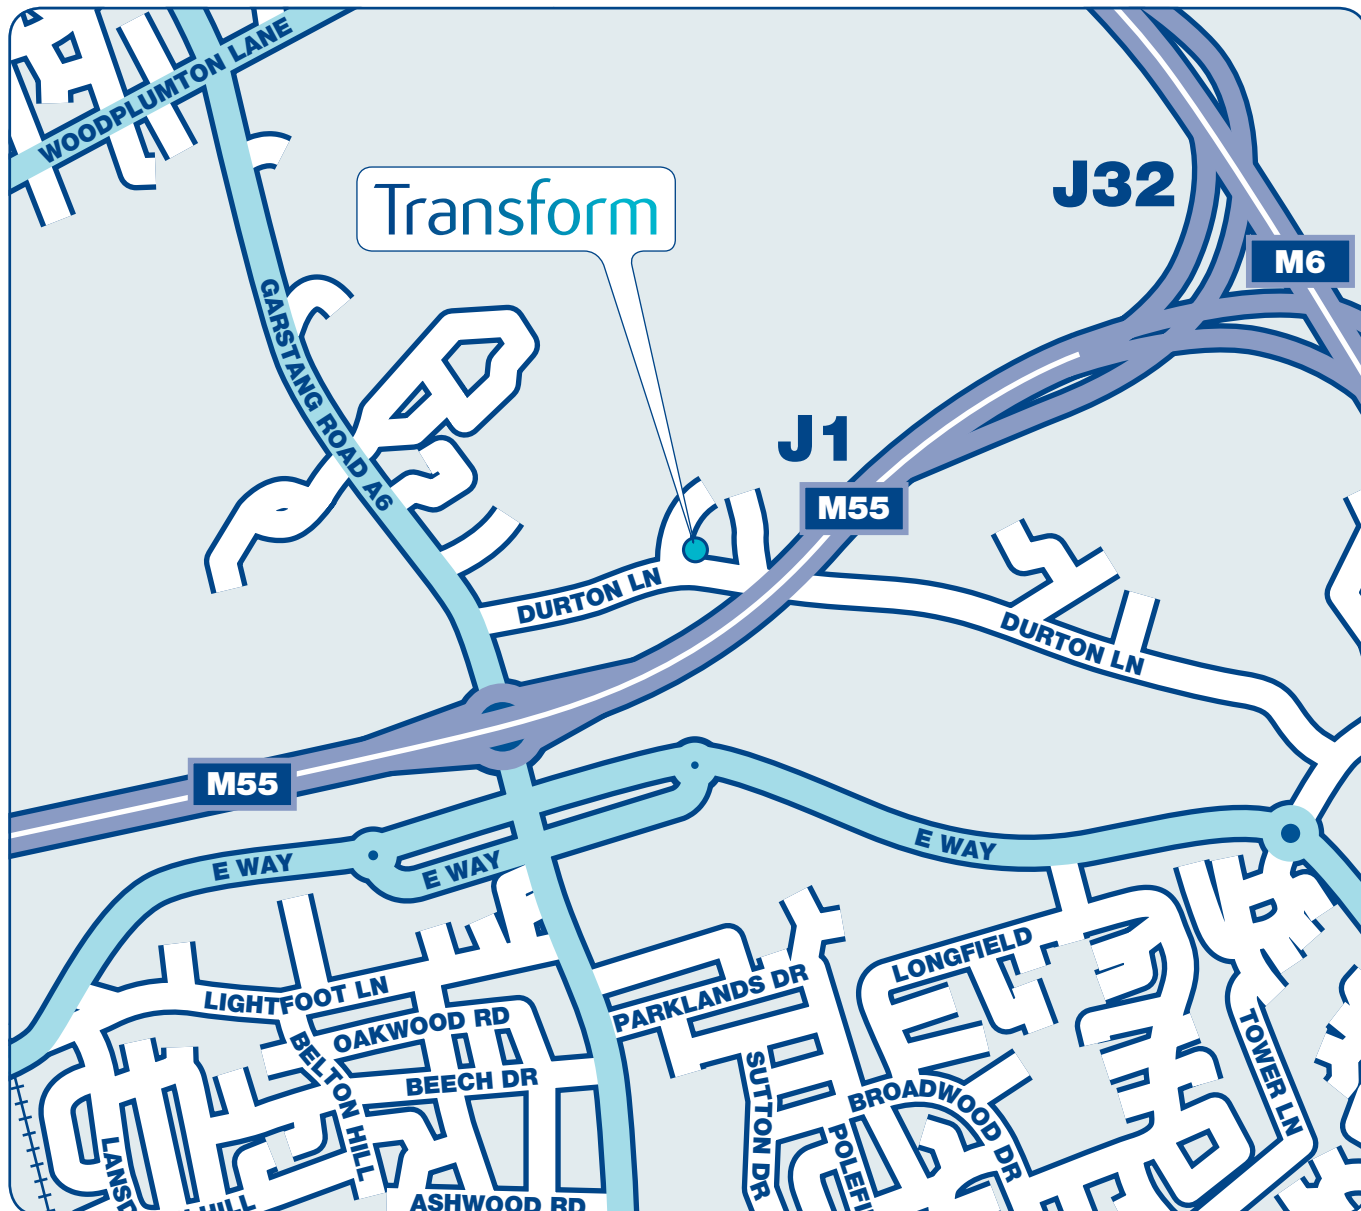

How to find our Preston Clinic

Durton Lane, Preston, Lancashire PR3 5LD Tel: 07917 766 868 Fax: 01772 860 322

By rail

The nearest train station is Preston which is a 10/15 minute taxi ride to First Trust Hospital.

By road

Preston Clinic is located to the north of Preston, Lancashire near to Junction 1 on the M55. From M55 enter roundabout and take north exit on to Garstang Road (A6). Take first right on to Durton Lane and the clinic is situated behind the Durton Restaurant, within the First Trust Hospital.