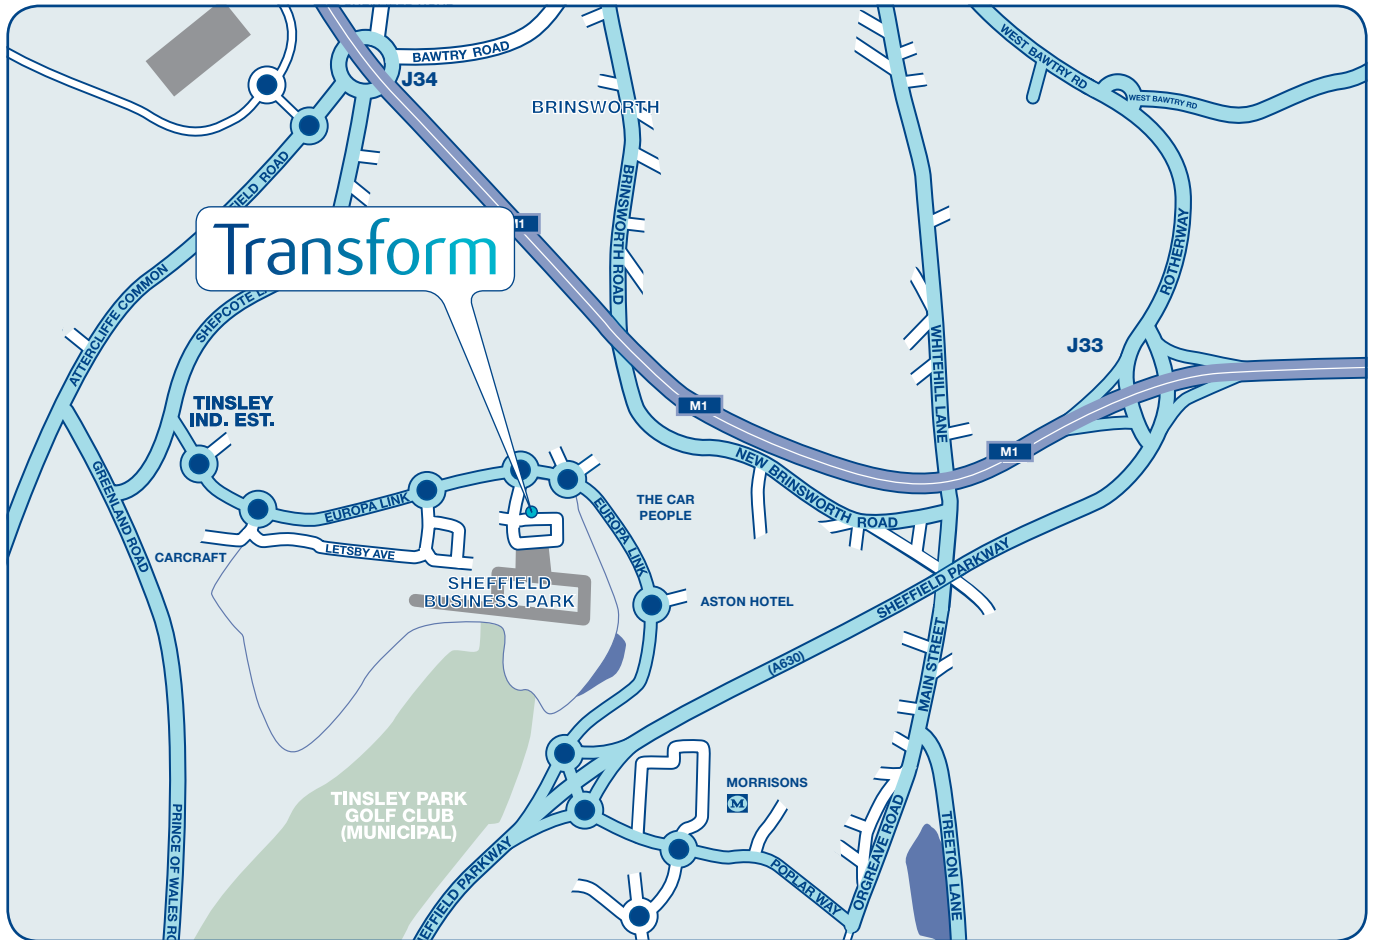

How to Find our Sheffield Clinic

1st Floor, Unit 5, Europa Court, Sheffield Business Park, Sheffield S9 1XE

Tel: 0114 256 4040 Fax: 0114 256 4041

By rail or bus

The clinic is a 15 minute taxi ride From Sheffield City Centre. Alternatively, catch the A1 bus From either Sheffield or Rotherham Interchanges. These buses run at 30 minute intervals and will take you directly to the Sheffield Business Centre. The clinic is directly opposite the bus stop.

By road

From M1 – Exit the motorway at Junction 33. Follow the signs For Sheffield, Following the A630 (Sheffield Parkway). Come off at the First exit of the A630 when you see the Morrison's supermarket and Follow the signs For the Sheffield Business Park and Tinsley. Continue past the Aston Hotel and the Car People. We are next to the HSBC building.

Please note: this is the M1 junction to the south of Meadowhall Shopping Centre.

From Sheffield – Take the A630 (Sheffield Parkway) towards the M1, Follow signs For the Sheffield Business Park and Tinsley. Continue past the Aston Hotel and the Car People. We are next to the HSBC building.

Car Parking

Visitors Car Parking can be Found directly outside the Clinic and is marked "Transform Medical". Please note: The two spaces directly outside the clinic are for disabled badge holders only.