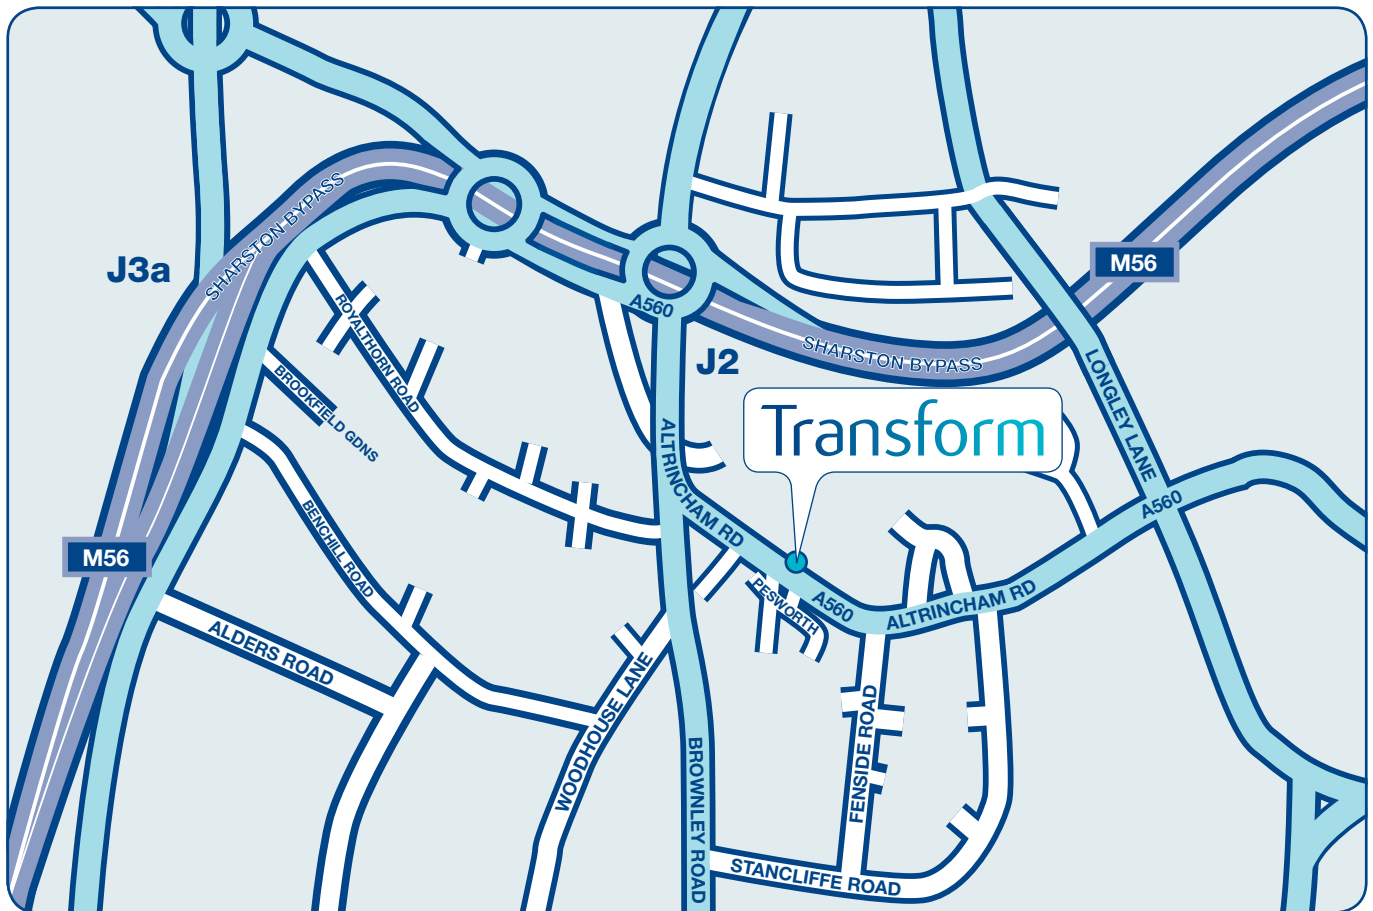

How to Find our Manchester South Clinic

TransForm Pines Hospital, 192 Altrincham Road, Manchester M22 4RZ Tel: 0161 495 2449 Fax: 0161 495 2403

By road

From M56 (Eastbound) – exit the motorway at Junction 3a, signposted A560. Turn right towards Gatley/Cheadle/Stockport. Continue across the first roundabout and at the second roundabout take the third exit, following signs for Gatley. Continue through the first set of traffic lights and at the second set turn left into Altrincham Road. TransForm Pines Hospital is about 200 yards along this road, on the left hand side.

From M60 (anti-clockwise) – exit the motorway at Junction 5, following the A5103 towards the M56 (signposted Airport/Chester). Depart at junction 3a, and follow the directions above.

From M60 (clockwise) – exit the motorway at Junction 4 and join the M56 (signposted Airport/Chester). Leave the M56 at

Junction 2 and turn left at the top of the slip road onto the A560. Continue through the first set of traffic lights and at the second set turn left onto Altrincham Road. TransForm Pines Hospital is about 200 yards along this road on the left hand side.

Car Parking

As you drive into the grounds you will find the visitor car park on the right hand side.

Sat Nav

For Sat Nav purposes, where possible please use our clinic's street name rather than the postcode.